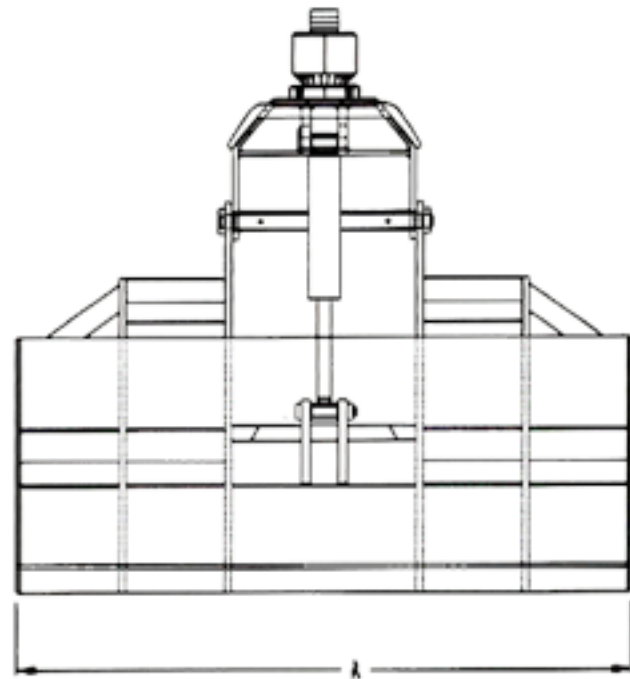

HEIDEN
INC

Crane Attachments

Clam Buckets

20 Series

- **Designed for railroad ballast**
- **Can be fitted with teeth for handling ties**
- **Widths to 88" available for special applications**
- **"Time Tested" Design**
- **Made in the USA**

Heiden Inc. 4624 Expo Drive Manitowoc, WI 54220

Phone: 888-682-5779

Fax: 920-682-3174

www.heidenco.com

Clam Buckets 20 Series

Part #	A	B	C	D	E	(Lbs)	Capacity
HC20-S-3	28"	40"	60"	75"	-	830	1/3 yard
HC20-S-4	34"	40"	60"	75"	-	870	1/2 yard
HC20-S-5	42"	40"	60"	75"	-	920	5/8 yard
HC20-S-6	50"	40"	60"	75"	-	985	3/4 yard
HC20-S-8	66"	40"	60"	75"	-	1110	1 yard