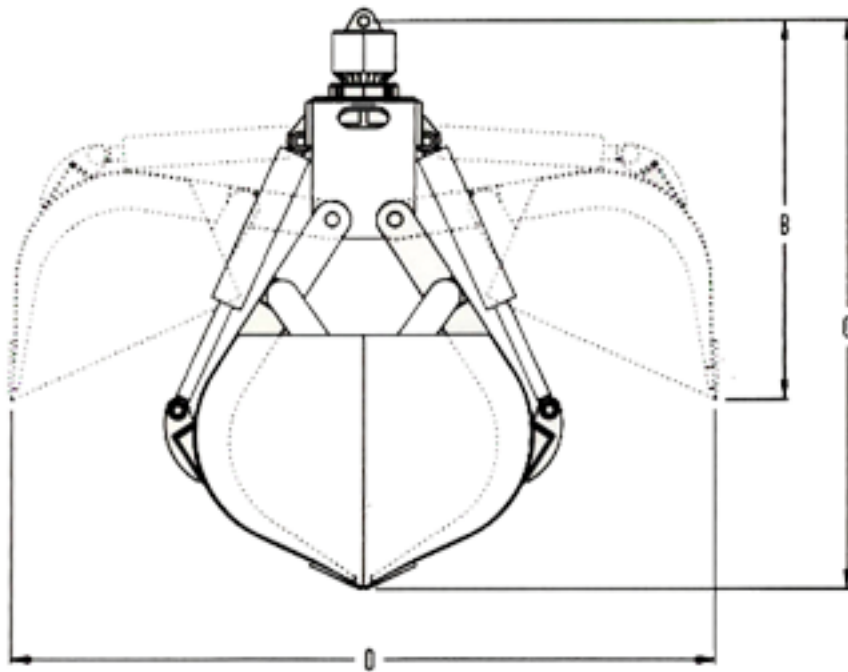

HEIDEN
INC

Crane Attachments

Clam Buckets

20 Series

- **Designed for railroad ballast**
- **Can be fitted with teeth for handling ties**
- **Widths to 88" available for special applications**
- **"Time Tested" Design**
- **Made in the USA**

Heiden Inc. 4624 Expo Drive Manitowoc, WI 54220

Phone: 888-682-5779

Fax: 920-682-3174

www.heidenco.com

Clam Buckets 20 Series

Part #	A	B	C	D	E	(Lbs)	Capacity
HC20-S-3	28"	40"	60"	75"	-	830	1/3 yard
HC20-S-4	34"	40"	60"	75"	-	870	1/2 yard
HC20-S-5	42"	40"	60"	75"	-	920	5/8 yard
HC20-S-6	50"	40"	60"	75"	-	985	3/4 yard
HC20-S-8	66"	40"	60"	75"	-	1110	1 yard