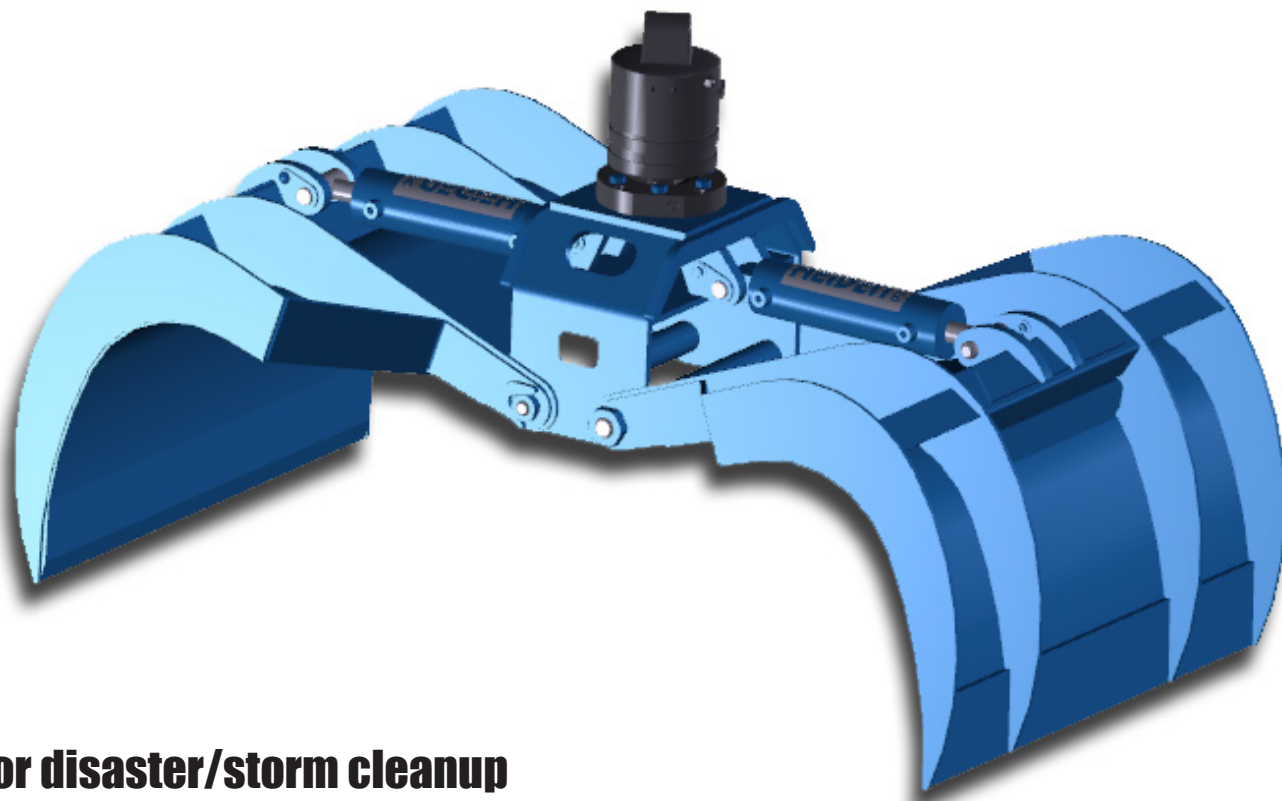

**HEIDEN
INC**

Crane Attachments

Trash Grapples

20 Series

- **Ideal for disaster/storm cleanup**
- **Municipalities-curb side pickup of heavy items, refrigerators, mattresses, etc.**
- **Recycling centers-tires, mulch, etc.**
- **Widths to 60", 42" in stock**
- **Heavy duty rotator standard**
- **Made in the USA**