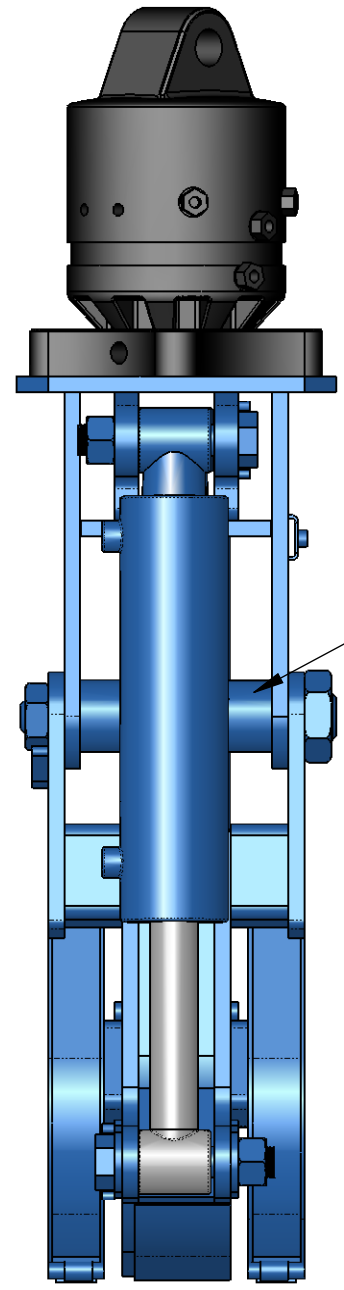

D
C
B
A

D
C
B
A

-ROTATION-
Model Dependant
HC555809
HC555811

-CYLINDER PINS-
HC610687 (pin)
HC620317 (nut)
(4) Per Assembly

-JAW PINS-
HC566117 (pin)
HC620321 (nut)
(2) Per Assembly

-60 SERIES HEAD-
HC276618

-HEAD BUSHINGS-
HC511111
(4) Per Assembly

-OUTER JAW-
HC276042

-REPLACEMENT-
Hose Kit - HC652082
(1) Per Assembly

-CYLINDER-
HC500019
(2) Per Assembly
Seal Kit - HC509024
(2) Per Assembly

-INNER JAW-
HC276041

**-Contact your dealer for parts-
Please have your model and serial # available for part inquires**

	NAME	DATE
DRAWN	BJS	1/7/08
CHECKED	BJS	
ENG APPR.	BJS	
MFG APPR.	BJS	
Q.A.		
TITLE: -PARTS- BREAKDOWN		

HEIDEN

HEIDEN INC.
4624 EXPO DRIVE
MANITOWOC, WI 54220
www.heidenco.com

SIZE	DWG. NO.	REV.
B	HC60-P-9	
SCALE: 1:12	WEIGHT: 280#	SHEET 1 OF 1