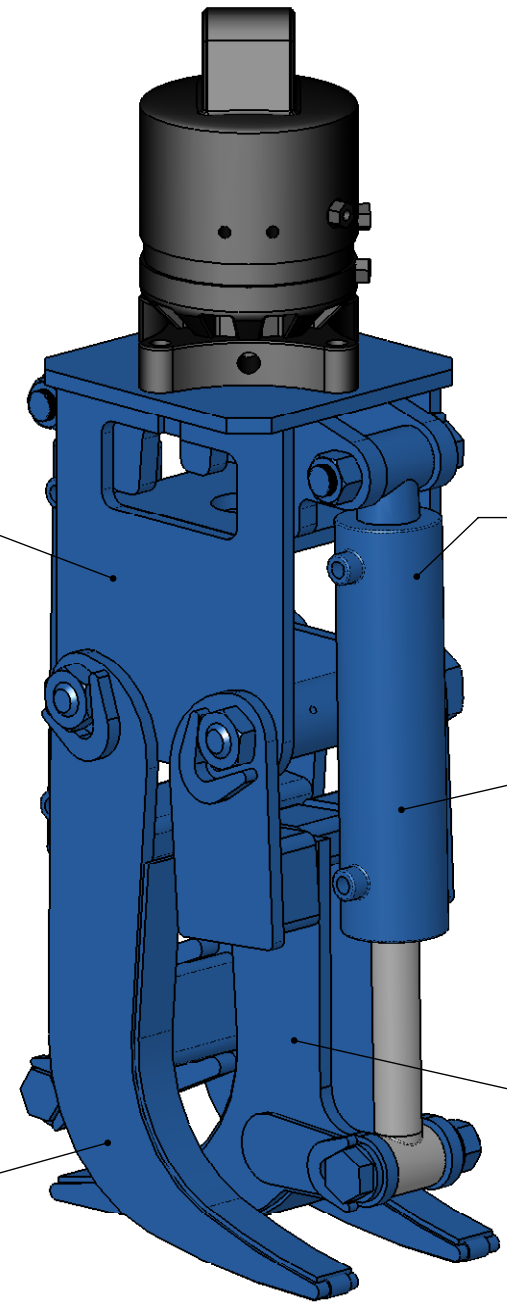

D
C
B
A

D
C
B
A

-ROTATION-
Model Dependant
HC555809
HC555811

-CYLINDER PINS-
HC610687 (pin)
HC620317 (nut)
(4) Per Assembly

-JAW PINS-
HC566117 (pin)
HC620321 (nut)
(2) Per Assembly

-60 SERIES HEAD-
HC276618

-HEAD BUSHINGS-
HC511111
(4) Per Assembly

-OUTER JAW-
HC276042

-REPLACEMENT-
Hose Kit - HC652082
(1) Per Assembly

-CYLINDER-
HC500019
(2) Per Assembly
Seal Kit - HC509024
(2) Per Assembly

-INNER JAW-
HC276041

**-Contact your dealer for parts-
Please have your model and serial # available for part inquires**

	NAME	DATE
DRAWN	BJS	1/7/08
CHECKED	BJS	
ENG APPR.	BJS	
MFG APPR.	BJS	
Q.A.		
TITLE: -PARTS- BREAKDOWN		

HEIDEN

HEIDEN INC.
4624 EXPO DRIVE
MANITOWOC, WI 54220
www.heidenco.com

SIZE	DWG. NO.	REV.
B	HC60-P-9	
SCALE: 1:12	WEIGHT: 280#	SHEET 1 OF 1