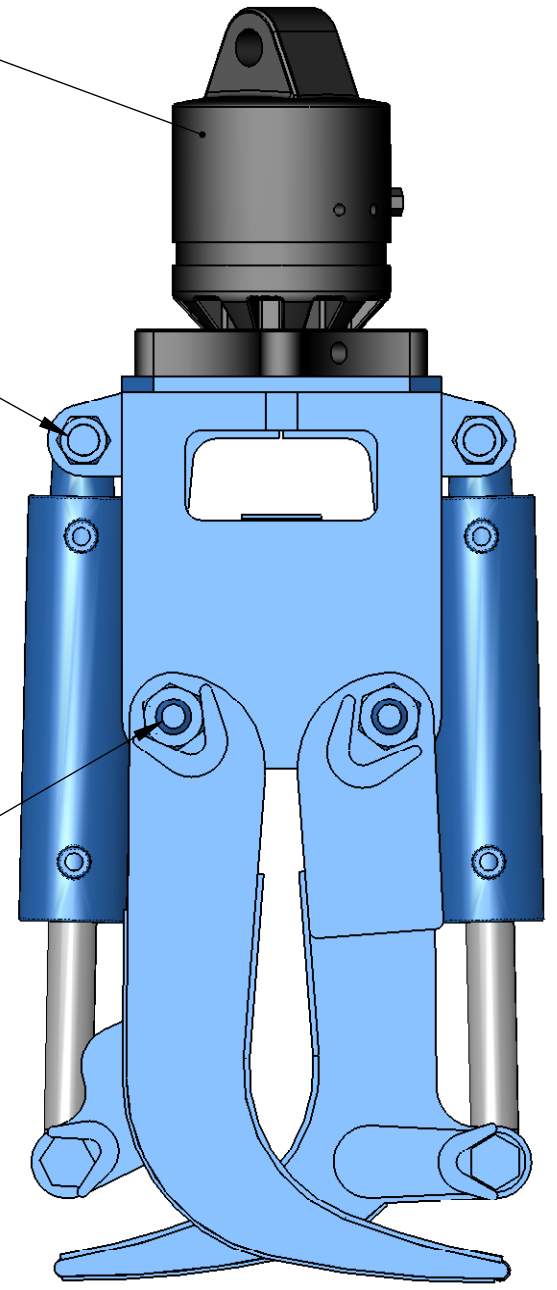

D
C
B
A

D
C
B
A

-ROTATION-
Model Dependant
HC555809
HC555811

-CYLINDER PINS-
HC610687 (pin)
HC620317 (nut)
(4) Per Assembly

-JAW PINS-
HC566117 (pin)
HC620321 (nut)
(2) Per Assembly

-60 SERIES HEAD-
HC276618

-HEAD BUSHINGS-
HC511111
(4) Per Assembly

-OUTER JAW-
HC276042

-REPLACEMENT-
Hose Kit - HC652082
(1) Per Assembly

-CYLINDER-
HC500019
(2) Per Assembly
Seal Kit - HC509024
(2) Per Assembly

-INNER JAW-
HC276041

**-Contact your dealer for parts-
Please have your model and serial # available for part inquires**

	NAME	DATE
DRAWN	BJS	1/7/08
CHECKED	BJS	
ENG APPR.	BJS	
MFG APPR.	BJS	
Q.A.		
TITLE: -PARTS- BREAKDOWN		

HEIDEN

HEIDEN INC.
4624 EXPO DRIVE
MANITOWOC, WI 54220
www.heidenco.com

SIZE	DWG. NO.	REV.
B	HC60-P-9	
SCALE: 1:12	WEIGHT: 280#	SHEET 1 OF 1